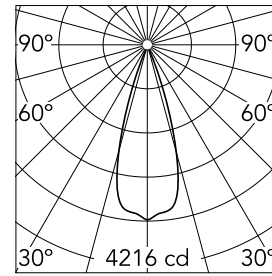

### Main specifications

|                        |       |                       |                     |
|------------------------|-------|-----------------------|---------------------|
| <b>Number of heads</b> | 1     | <b>Net lumen (lm)</b> | 1272                |
| <b>Lamp category</b>   | LED   | <b>Mountings</b>      | Recessed            |
| <b>Power (W)</b>       | 15W   | <b>Environment</b>    | Indoor dry location |
| <b>CCT (K)</b>         | 3000K |                       |                     |
| <b>CRI</b>             | 90    |                       |                     |

### Optical

|                               |           |
|-------------------------------|-----------|
| <b>Lighting type</b>          | Direct    |
| <b>LED type</b>               | LED array |
| <b>Light distribution</b>     | Symmetric |
| <b>Optical type</b>           | Flood     |
| <b>Beam angle (°)</b>         | 34        |
| <b>Beam angle C90-270 (°)</b> | 34        |

### Physical

|                            |        |
|----------------------------|--------|
| <b>Color</b>               | Chrome |
| <b>Orientation</b>         | Fixed  |
| <b>Recessed depth (mm)</b> | 91     |
| <b>Weight (kg)</b>         | 0.22   |
| <b>Spot diameter (mm)</b>  | 60     |