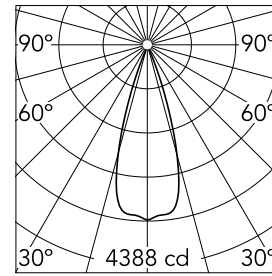

Main specifications

Number of heads	1	Net lumen (lm)	1342
Lamp category	LED	Mountings	Recessed
Power (W)	15W	Environment	Indoor dry location
CCT (K)	4000K		
CRI	90		

Optical

Lighting type	Direct
LED type	LED array
Light distribution	Symmetric
Optical type	Flood
Beam angle (°)	34
Beam angle C90-270 (°)	34

Physical

Color	Gold
Orientation	Fixed
Recessed depth (mm)	91
Weight (kg)	0.22
Spot diameter (mm)	60

Note

Please select 300 mA setting in the remote driver to match the power of the Adjustable version.

Light Shadow Pro Ø 60 Fixed Optic Flood