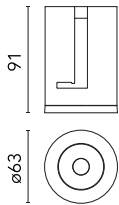

Main specifications

Number of heads	1	Net lumen (lm)	1342
Lamp category	LED	Mountings	Recessed
Power (W)	15W	Environment	Indoor dry location
CCT (K)	4000K		
CRI	90		

Optical

Lighting type	Direct
LED type	LED array
Light distribution	Symmetric
Optical type	Flood
Beam angle (°)	34
Beam angle C90-270 (°)	34

Physical

Color	Gold
Orientation	Fixed
Recessed depth (mm)	91
Weight (kg)	0.22
Spot diameter (mm)	60

Note

Please select 300 mA setting in the remote driver to match the power of the Adjustable version.

Light Shadow Pro Ø 60 Fixed Optic Flood