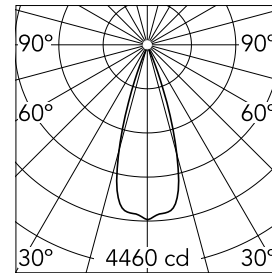

Main specifications

Number of heads	1	Net lumen (lm)	1350
Lamp category	LED	Mountings	Recessed
Power (W)	15W	Environment	Indoor dry location
CCT (K)	4000K		
CRI	90		

Optical

Lighting type	Direct
LED type	LED array
Light distribution	Symmetric
Optical type	Flood
Beam angle (°)	34
Beam angle C90-270 (°)	34

Physical

Color	White
Orientation	Fixed
Recessed depth (mm)	91
Weight (kg)	0.22
Spot diameter (mm)	60

Note

Please select 300 mA setting in the remote driver to match the power of the Adjustable version.

Light Shadow Pro Ø 60 Fixed Optic Flood