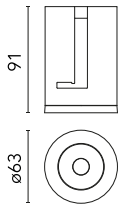

Main specifications

Number of heads	1	Net lumen (lm)	1350
Lamp category	LED	Mountings	Recessed
Power (W)	15W	Environment	Indoor dry location
CCT (K)	4000K		
CRI	90		

Optical

Lighting type	Direct
LED type	LED array
Light distribution	Symmetric
Optical type	Flood
Beam angle (°)	34
Beam angle C90-270 (°)	34

Physical

Color	White
Orientation	Fixed
Recessed depth (mm)	91
Weight (kg)	0.22
Spot diameter (mm)	60

Note

Please select 300 mA setting in the remote driver to match the power of the Adjustable version.

Light Shadow Pro Ø 60 Fixed Optic Flood