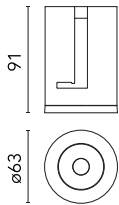

Light Shadow Pro Ø 60 Fixed Optic Flood

New

■ 03.9912.14 - Black

LED lighting module, with low glare, to be inserted in the recessed frames (not included), installation through a bayonet system with interchangeable spots. Remote driver not included.