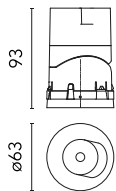

Light Shadow Pro Ø 60 Adjustable Optic Spot

New

03.9976.06 - Chrome

LED lighting module, with low glare, to be inserted in the recessed frames (not included), installation through a bayonet system with interchangeable spots. Remote driver not included.

Main specifications

Number of heads	1	Net lumen (lm)	705
Lamp category	LED	Mountings	Recessed
Power (W)	10,5W	Environment	Indoor dry location
CCT (K)	3000K		
CRI	90		

Optical

Lighting type	Direct
LED type	LED array
Light distribution	Symmetric
Optical type	Spot
Beam angle (°)	16
Beam angle C90-270 (°)	16

Beam Angle:	16°		
	h(m)	E(lx)	D(m)
1	8068	0.28	
2	2017	0.56	
3	896	0.84	
4	504	1.12	
5	323	1.40	

Luminous flux luminaire
705 lm

Electrical

Current (mA)	300	Insulation class	III
Dimmable	Yes		
Driver	Remote excluded		
Driver type	Non Dimmable, Dimmable DALI 2, Dimmable, Dimmable Casambi, Dimmable 1-10V, Dimmable DALI 1, Mains Cut Dimming		
Emergency	Without		

Physical

Color	Chrome	Rotation (°)	355
Orientation	Adjustable	Spot diameter (mm)	60
Recessed depth (mm)	93		
Weight (kg)	0.22		
Tilt (°)	30		

Note

Preliminary photometries.