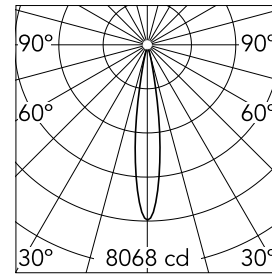

Main specifications

Number of heads	1	Net lumen (lm)	705
Lamp category	LED	Mountings	Recessed
Power (W)	10,5W	Environment	Indoor dry location
CCT (K)	3000K		
CRI	90		

Optical

Lighting type	Direct
LED type	LED array
Light distribution	Symmetric
Optical type	Spot
Beam angle (°)	16
Beam angle C90-270 (°)	16

Physical

Color	Chrome	Rotation (°)	355
Orientation	Adjustable	Spot diameter (mm)	60
Recessed depth (mm)	93		
Weight (kg)	0.22		
Tilt (°)	30		

Note

Preliminary photometries.

Light Shadow Pro Ø 60 Adjustable Optic Spot