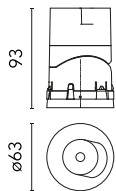

Light Shadow Pro Ø 60 Adjustable Optic Spot

New

03.9971.GL - Gold

LED lighting module, with low glare, to be inserted in the recessed frames (not included), installation through a bayonet system with interchangeable spots. Remote driver not included.