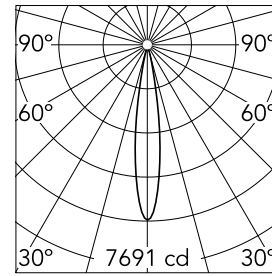

### Main specifications

Number of heads	1	Net lumen (lm)	672
Lamp category	LED	Mountings	Recessed
Power (W)	10,5W	Environment	Indoor dry location
CCT (K)	2700K		
CRI	90		

### Optical

Lighting type	Direct
LED type	LED array
Light distribution	Symmetric
Optical type	Spot
Beam angle (°)	16
Beam angle C90-270 (°)	16

Beam Angle:	16°		
	h(m)	E(lx)	D(m)
1	7691	0.28	
2	1923	0.56	
3	855	0.84	
4	481	1.12	
5	308	1.40	

### Physical

Color	Gold	Rotation (°)	355
Orientation	Adjustable	Spot diameter (mm)	60
Recessed depth (mm)	93		
Weight (kg)	0.22		
Tilt (°)	30		