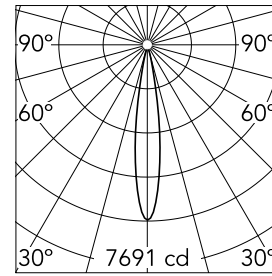

Main specifications

Number of heads	1	Net lumen (lm)	672
Lamp category	LED	Mountings	Recessed
Power (W)	10,5W	Environment	Indoor dry location
CCT (K)	2700K		
CRI	90		

Optical

Lighting type	Direct
LED type	LED array
Light distribution	Symmetric
Optical type	Spot
Beam angle (°)	16
Beam angle C90-270 (°)	16

Physical

Color	White	Rotation (°)	355
Orientation	Adjustable	Spot diameter (mm)	60
Recessed depth (mm)	93		
Weight (kg)	0.22		
Tilt (°)	30		

Note

Preliminary photometries.

Light Shadow Pro Ø 60 Adjustable Optic Spot