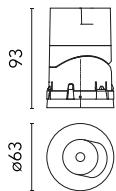

Main specifications

Number of heads	1	Net lumen (lm)	672
Lamp category	LED	Mountings	Recessed
Power (W)	10,5W	Environment	Indoor dry location
CCT (K)	2700K		
CRI	90		

Optical

Lighting type	Direct
LED type	LED array
Light distribution	Symmetric
Optical type	Spot
Beam angle (°)	16
Beam angle C90-270 (°)	16

Physical

Color	White	Rotation (°)	355
Orientation	Adjustable	Spot diameter (mm)	60
Recessed depth (mm)	93		
Weight (kg)	0.22		
Tilt (°)	30		

Note

Preliminary photometries.

Light Shadow Pro Ø 60 Adjustable Optic Spot