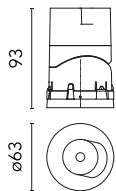

Main specifications

Number of heads	1	Net lumen (lm)	768
Lamp category	LED	Mountings	Recessed
Power (W)	10,5W	Environment	Indoor dry location
CCT (K)	4000K		
CRI	90		

Optical

Lighting type	Direct
LED type	LED array
Light distribution	Symmetric
Optical type	Spot
Beam angle (°)	16
Beam angle C90-270 (°)	16

Physical

Color	White	Rotation (°)	355
Orientation	Adjustable	Spot diameter (mm)	60
Recessed depth (mm)	93		
Weight (kg)	0.22		
Tilt (°)	30		

Note

Preliminary photometries.

Light Shadow Pro Ø 60 Adjustable Optic Spot