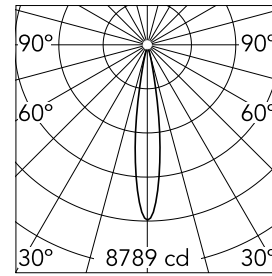

Main specifications

Number of heads	1	Net lumen (lm)	768
Lamp category	LED	Mountings	Recessed
Power (W)	10,5W	Environment	Indoor dry location
CCT (K)	4000K		
CRI	90		

Optical

Lighting type	Direct
LED type	LED array
Light distribution	Symmetric
Optical type	Spot
Beam angle (°)	16
Beam angle C90-270 (°)	16

Physical

Color	White	Rotation (°)	355
Orientation	Adjustable	Spot diameter (mm)	60
Recessed depth (mm)	93		
Weight (kg)	0.22		
Tilt (°)	30		

Note

Preliminary photometries.

Light Shadow Pro Ø 60 Adjustable Optic Spot