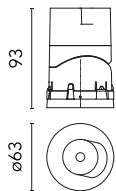

Main specifications

Number of heads	1	Net lumen (lm)	768
Lamp category	LED	Mountings	Recessed
Power (W)	10,5W	Environment	Indoor dry location
CCT (K)	4000K		
CRI	90		

Optical

Lighting type	Direct
LED type	LED array
Light distribution	Symmetric
Optical type	Spot
Beam angle (°)	16
Beam angle C90-270 (°)	16

Physical

Color	Black	Rotation (°)	355
Orientation	Adjustable	Spot diameter (mm)	60
Recessed depth (mm)	93		
Weight (kg)	0.22		
Tilt (°)	30		

Note

Preliminary photometries.

Light Shadow Pro Ø 60 Adjustable Optic Spot