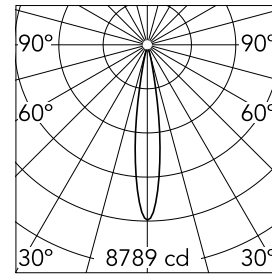

Main specifications

Number of heads	1	Net lumen (lm)	768
Lamp category	LED	Mountings	Recessed
Power (W)	10,5W	Environment	Indoor dry location
CCT (K)	4000K		
CRI	90		

Optical

Lighting type	Direct
LED type	LED array
Light distribution	Symmetric
Optical type	Spot
Beam angle (°)	16
Beam angle C90-270 (°)	16

Physical

Color	Black	Rotation (°)	355
Orientation	Adjustable	Spot diameter (mm)	60
Recessed depth (mm)	93		
Weight (kg)	0.22		
Tilt (°)	30		

Note

Preliminary photometries.

Light Shadow Pro Ø 60 Adjustable Optic Spot