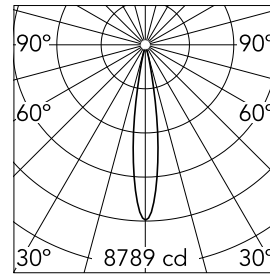

Main specifications

Number of heads	1	Net lumen (lm)	768
Lamp category	LED	Mountings	Recessed
Power (W)	10,5W	Environment	Indoor dry location
CCT (K)	4000K		
CRI	90		

Optical

Lighting type	Direct
LED type	LED array
Light distribution	Symmetric
Optical type	Spot
Beam angle (°)	16
Beam angle C90-270 (°)	16

Emergency

Physical

Color	Chrome	Rotation (°)	355
Orientation	Adjustable	Spot diameter (mm)	60
Recessed depth (mm)	93		
Weight (kg)	0.22		
Tilt (°)	30		

Note

Preliminary photometries.

Light Shadow Pro Ø 60 Adjustable Optic Spot