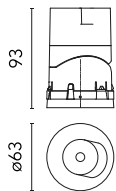

Light Shadow Pro Ø 60 Adjustable Optic Spot

New

03.9931.06 - Chrome

LED lighting module, with low glare, to be inserted in the recessed frames (not included), installation through a bayonet system with interchangeable spots. Remote driver not included.

Main specifications

Number of heads	1	Net lumen (lm)	768
Lamp category	LED	Mountings	Recessed
Power (W)	10,5W	Environment	Indoor dry location
CCT (K)	4000K		
CRI	90		

Optical

Lighting type	Direct
LED type	LED array
Light distribution	Symmetric
Optical type	Spot
Beam angle (°)	16
Beam angle C90-270 (°)	16

Beam Angle:	16°		
	h(m)	E(lx)	D(m)
1	8789	0.28	
2	2197	0.56	
3	977	0.84	
4	549	1.12	
5	352	1.40	

Luminous flux luminaire
768 lm

Electrical

Current (mA)	300	Insulation class	III
Dimmable	Yes		
Driver	Remote excluded		
Driver type	Non Dimmable, Dimmable DALI 2, Dimmable, Dimmable Casambi, Dimmable 1-10V, Dimmable DALI 1, Mains Cut Dimming Without		

Emergency

Physical

Color	Chrome	Rotation (°)	355
Orientation	Adjustable	Spot diameter (mm)	60
Recessed depth (mm)	93		
Weight (kg)	0.22		
Tilt (°)	30		

Note

Preliminary photometries.