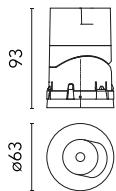

Main specifications

Number of heads	1	Net lumen (lm)	857
Lamp category	LED	Mountings	Recessed
Power (W)	10,5W	Environment	Indoor dry location
CCT (K)	3000K		
CRI	90		

Optical

Lighting type	Direct
LED type	LED array
Light distribution	Symmetric
Optical type	Medium
Beam angle (°)	22
Beam angle C90-270 (°)	22

Physical

Color	Chrome	Rotation (°)	355
Orientation	Adjustable	Spot diameter (mm)	60
Recessed depth (mm)	93		
Weight (kg)	0.22		
Tilt (°)	30		

Light Shadow Pro Ø 60 Adjustable Optic Medium

Installation Frame Trim
08.0164.14