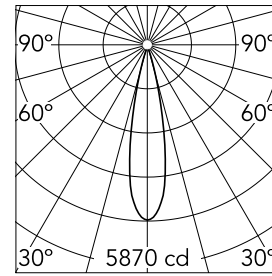

Main specifications

Number of heads	1	Net lumen (lm)	857
Lamp category	LED	Mountings	Recessed
Power (W)	10,5W	Environment	Indoor dry location
CCT (K)	3000K		
CRI	90		

Optical

Lighting type	Direct
LED type	LED array
Light distribution	Symmetric
Optical type	Medium
Beam angle (°)	22
Beam angle C90-270 (°)	22

Physical

Color	Chrome	Rotation (°)	355
Orientation	Adjustable	Spot diameter (mm)	60
Recessed depth (mm)	93		
Weight (kg)	0.22		
Tilt (°)	30		

Light Shadow Pro Ø 60 Adjustable Optic Medium

Installation Frame Trim
08.0164.14