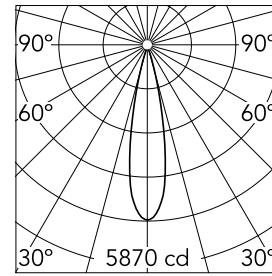

### Main specifications

<b>Number of heads</b>	1	<b>Net lumen (lm)</b>	857
<b>Lamp category</b>	LED	<b>Mountings</b>	Recessed
<b>Power (W)</b>	10,5W	<b>Environment</b>	Indoor dry location
<b>CCT (K)</b>	2700K		
<b>CRI</b>	90		

### Optical

<b>Lighting type</b>	Direct
<b>LED type</b>	LED array
<b>Light distribution</b>	Symmetric
<b>Optical type</b>	Medium
<b>Beam angle (°)</b>	22
<b>Beam angle C90-270 (°)</b>	22

<b>Beam Angle:</b>	22°		
<b>h(m)</b>	<b>E(lx)</b>	<b>D(m)</b>	
1	5870	0.38	
2	1468	0.77	
3	652	1.15	
4	367	1.54	
5	235	1.92	

### Physical

<b>Color</b>	White	<b>Rotation (°)</b>	355
<b>Orientation</b>	Adjustable	<b>Spot diameter (mm)</b>	60
<b>Recessed depth (mm)</b>	93		
<b>Weight (kg)</b>	0.22		
<b>Tilt (°)</b>	30		