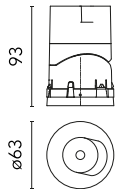

### Main specifications

<b>Number of heads</b>	1	<b>Net lumen (lm)</b>	857
<b>Lamp category</b>	LED	<b>Mountings</b>	Recessed
<b>Power (W)</b>	10,5W	<b>Environment</b>	Indoor dry location
<b>CCT (K)</b>	2700K		
<b>CRI</b>	90		

### Physical

<b>Color</b>	White	<b>Rotation (°)</b>	355
<b>Orientation</b>	Adjustable	<b>Spot diameter (mm)</b>	60
<b>Recessed depth (mm)</b>	93		
<b>Weight (kg)</b>	0.22		
<b>Tilt (°)</b>	30		