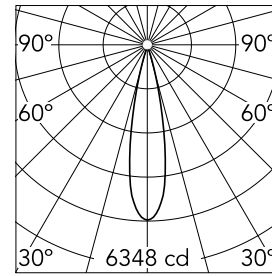

### Main specifications

Number of heads	1	Net lumen (lm)	927
Lamp category	LED	Mountings	Recessed
Power (W)	10W	Environment	Indoor dry location
CCT (K)	4000K		
CRI	90		

### Optical

Lighting type	Direct
LED type	LED array
Light distribution	Symmetric
Optical type	Medium
Beam angle (°)	22
Beam angle C90-270 (°)	22

Beam Angle:	22°		
	h(m)	E(lx)	D(m)
1	6348	0.38	
2	1587	0.77	
3	705	1.15	
4	397	1.54	
5	254	1.92	

### Physical

Color	Black	Rotation (°)	355
Orientation	Adjustable	Spot diameter (mm)	60
Recessed depth (mm)	93		
Weight (kg)	0.22		
Tilt (°)	30		