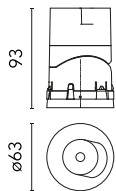

Light Shadow Pro Ø 60 Adjustable Optic Medium

New

03.9932.14 - Black

LED lighting module, with low glare, to be inserted in the recessed frames (not included), installation through a bayonet system with interchangeable spots. Remote driver not included.