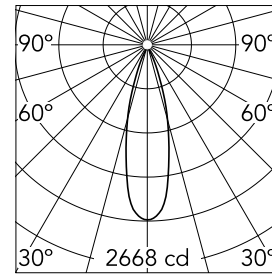

Main specifications

Number of heads	1	Net lumen (lm)	677
Lamp category	LED	Mountings	Recessed
Power (W)	10,5W	Environment	Indoor dry location
CCT (K)	3000K		
CRI	90		

Optical

Lighting type	Direct
LED type	LED array
Light distribution	Symmetric
Optical type	Flood
Beam angle (°)	28
Beam angle C90-270 (°)	28

Physical

Color	White	Rotation (°)	355
Orientation	Adjustable	Spot diameter (mm)	60
Recessed depth (mm)	93		
Weight (kg)	0.22		
Tilt (°)	30		

Light Shadow Pro Ø 60 Adjustable Optic Flood

Continuous current power supply, dimmable Casambi 220/240V-50/60Hz, 300mA-16W / 350mA-18,5W / 400mA-21,5W / 450mA-24W / 500mA-27W / 600mA-32W / 650mA-35W / 700mA-36W / 750/800/900/950/1000/1050/1200mA – 38W
60.9207