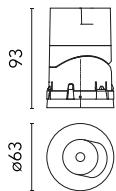

Main specifications

Number of heads	1	Net lumen (lm)	677
Lamp category	LED	Mountings	Recessed
Power (W)	10,5W	Environment	Indoor dry location
CCT (K)	3000K		
CRI	90		

Optical

Lighting type	Direct
LED type	LED array
Light distribution	Symmetric
Optical type	Flood
Beam angle (°)	28
Beam angle C90-270 (°)	28

Physical

Color	White	Rotation (°)	355
Orientation	Adjustable	Spot diameter (mm)	60
Recessed depth (mm)	93		
Weight (kg)	0.22		
Tilt (°)	30		

Light Shadow Pro Ø 60 Adjustable Optic Flood

Continuous current power supply, dimmable Casambi 220/240V-50/60Hz, 300mA-16W / 350mA-18,5W / 400mA-21,5W / 450mA-24W / 500mA-27W / 600mA-32W / 650mA-35W / 700mA-36W / 750/800/900/950/1000/1050/1200mA – 38W
60.9207