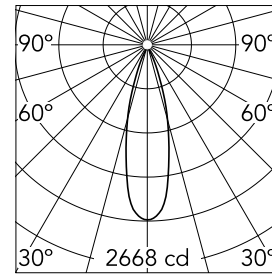

Main specifications

Number of heads	1	Net lumen (lm)	677
Lamp category	LED	Mountings	Recessed
Power (W)	10,5W	Environment	Indoor dry location
CCT (K)	4000K		
CRI	90		

Optical

Lighting type	Direct
LED type	LED array
Light distribution	Symmetric
Optical type	Flood
Beam angle (°)	28
Beam angle C90-270 (°)	28

Physical

Color	Black	Rotation (°)	355
Orientation	Adjustable	Spot diameter (mm)	60
Recessed depth (mm)	93		
Weight (kg)	0.22		
Tilt (°)	30		

Light Shadow Pro Ø 60 Adjustable Optic Flood

Installation Frame Trim
08.0164.40