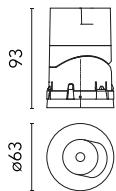

Main specifications

Number of heads	1	Net lumen (lm)	677
Lamp category	LED	Mountings	Recessed
Power (W)	10,5W	Environment	Indoor dry location
CCT (K)	4000K		
CRI	90		

Optical

Lighting type	Direct
LED type	LED array
Light distribution	Symmetric
Optical type	Flood
Beam angle (°)	28
Beam angle C90-270 (°)	28

Physical

Color	Black	Rotation (°)	355
Orientation	Adjustable	Spot diameter (mm)	60
Recessed depth (mm)	93		
Weight (kg)	0.22		
Tilt (°)	30		

Light Shadow Pro Ø 60 Adjustable Optic Flood

Installation Frame Trim
08.0164.40