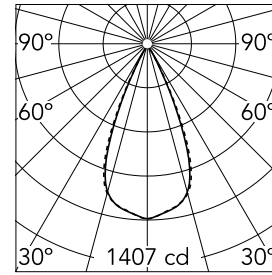

Main specifications

Lamp category	LED	Mountings	Track
Power (W)	10.8W	Environment	Indoor dry location
CCT (K)	3000K		
CRI	90		
Net lumen (lm)	764		

Optical

Lighting type	Direct
LED type	Power LED
Light distribution	Symmetric
Optical type	Wide flood
Beam angle (°)	47
Beam angle C90-270 (°)	47

Physical

Color	White/Gold
Orientation	Fixed
Weight (kg)	0.34
Length (mm)	140

Note

For wireless lighting control, choose integrated Casambi versions.