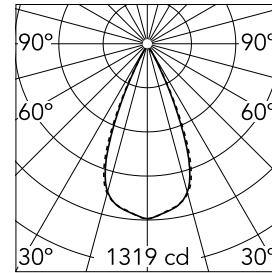

Main specifications

Lamp category	LED	Mountings	Track
Power (W)	10.8W	Environment	Indoor dry location
CCT (K)	2700K		
CRI	90		
Net lumen (lm)	716		

Optical

Lighting type	Direct
LED type	Power LED
Light distribution	Symmetric
Optical type	Wide flood
Beam angle (°)	47
Beam angle C90-270 (°)	47

Physical

Color	White/Gold
Orientation	Fixed
Weight (kg)	0.34
Length (mm)	140

Note

For wireless lighting control, choose integrated Casambi versions.