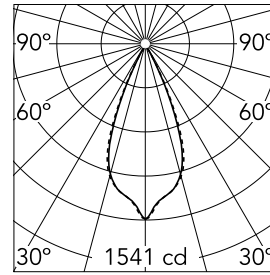

### Main specifications

|                       |       |                    |                     |
|-----------------------|-------|--------------------|---------------------|
| <b>Lamp category</b>  | LED   | <b>Mountings</b>   | Track               |
| <b>Power (W)</b>      | 10.8W | <b>Environment</b> | Indoor dry location |
| <b>CCT (K)</b>        | 2700K |                    |                     |
| <b>CRI</b>            | 90    |                    |                     |
| <b>Net lumen (lm)</b> | 739   |                    |                     |

### Optical

|                               |            |
|-------------------------------|------------|
| <b>Lighting type</b>          | Direct     |
| <b>LED type</b>               | Power LED  |
| <b>Light distribution</b>     | Symmetric  |
| <b>Optical type</b>           | Wide flood |
| <b>Beam angle (°)</b>         | 45         |
| <b>Beam angle C90-270 (°)</b> | 45         |

Luminous flux luminaire  
739 lm (EXTREME CUT OFF)

### Physical

|                    |              |
|--------------------|--------------|
| <b>Color</b>       | Black/Chrome |
| <b>Orientation</b> | Fixed        |
| <b>Weight (kg)</b> | 0.34         |
| <b>Length (mm)</b> | 140          |