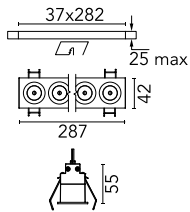

Number of heads	1	Net lumen (lm)	1809
Lamp category	LED	Mountings	Ceiling recessed
Power (W)	21.6W	Environment	Indoor
CCT (K)	3000K		
CRI	90		

Optical

Lighting type	Direct
LED type	Power LED
Light distribution	Symmetric
Optical type	Wide flood
Beam angle (°)	46
Beam angle C90-270 (°)	46

Beam Angle:	46°		
	h(m)	E(lx)	D(m)
	1	3333	0.84
	2	833	1.69
	3	370	2.53
	4	208	3.38
	5	133	4.22

Luminous flux luminaire
1809 lm (EXTREME CUT OFF)

Electrical

Frequency (Hz)	50/60	Emergency	Without
Voltage (V)	220.00	Insulation class	II
Dimmable	Yes		
Driver	Remote		
Driver type	Electronic dimmable DALI		

Physical

Color	White/Gold	Length (mm)	287
Orientation	Fixed		
Trim	yes		
Recessed depth (mm)	75		
Weight (kg)	0.50		

Note

Pre-installation frame not required.