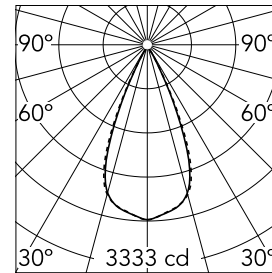

Light Shadow Fixed Trim Dali Version 8 Spots Optic Wide Flood

03.8323.40ADA - White/Gold

Recessed integrated luminaire with 8 LED lighting spots. Remote power supply included (220-240V).

Main specifications

Number of heads	1	Net lumen (lm)	1809
Lamp category	LED	Mountings	Ceiling recessed
Power (W)	21.6W	Environment	Indoor
CCT (K)	3000K		
CRI	90		

Optical

Lighting type	Direct
LED type	Power LED
Light distribution	Symmetric
Optical type	Wide flood
Beam angle (°)	46
Beam angle C90-270 (°)	46

Physical

Color	White/Gold	Length (mm)	287
Orientation	Fixed		
Trim	yes		
Recessed depth (mm)	75		
Weight (kg)	0.50		

Note

Pre-installation frame not required.