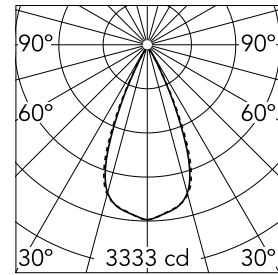

Number of heads	1	Net lumen (lm)	1809
Lamp category	LED	Mountings	Ceiling recessed
Power (W)	21.6W	Environment	Indoor dry location
CCT (K)	3000K		
CRI	90		

Optical

Lighting type	Direct
LED type	Power LED
Light distribution	Symmetric
Optical type	Wide flood
Beam angle (°)	46
Beam angle C90-270 (°)	46

Physical

Color	Black/Gold	Length (mm)	287
Orientation	Fixed		
Trim	yes		
Recessed depth (mm)	75		
Weight (kg)	0.50		

Note

Pre-installation frame not required.