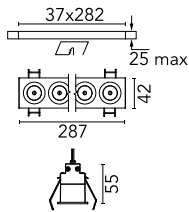

Number of heads	1	Net lumen (lm)	1809
Lamp category	LED	Mountings	Ceiling recessed
Power (W)	21.6W	Environment	Indoor dry location
CCT (K)	3000K		
CRI	90		

Optical

Lighting type	Direct
LED type	Power LED
Light distribution	Symmetric
Optical type	Wide flood
Beam angle (°)	46
Beam angle C90-270 (°)	46

Beam Angle: 46°

h(m)	E(lx)	D(m)
1	3333	0.84
2	833	1.69
3	370	2.53
4	208	3.38
5	133	4.22

Luminous flux luminaire
1809 lm (EXTREME CUT OFF)

Electrical

Frequency (Hz)	50/60	Emergency	Without
Voltage (V)	220.00	Insulation class	II
Dimmable	Yes		
Driver	Remote included		
Driver type	Dimmable DALI		
	1		

Physical

Color	Black/Gold	Length (mm)	287
Orientation	Fixed		
Trim	yes		
Recessed depth (mm)	75		
Weight (kg)	0.50		

Note

Pre-installation frame not required.