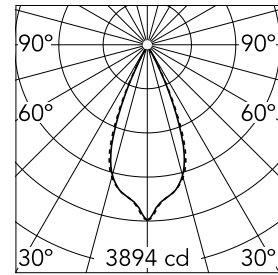

Light Shadow Fixed Trim Dali Version 8 Spots Optic Wide Flood

03.8322.40ADA - White/Chrome

Recessed integrated luminaire with 8 LED lighting spots. Remote power supply included (220-240V).

Main specifications

Number of heads	1	Net lumen (lm)	1868
Lamp category	LED	Mountings	Ceiling recessed
Power (W)	21.6W	Environment	Indoor
CCT (K)	3000K		
CRI	90		

Optical

Lighting type	Direct
LED type	Power LED
Light distribution	Symmetric
Optical type	Wide flood
Beam angle (°)	44
Beam angle C90-270 (°)	44

Physical

Color	White/Chrome	Length (mm)	287
Orientation	Fixed		
Trim	yes		
Recessed depth (mm)	75		
Weight (kg)	0.50		

Note

Pre-installation frame not required.