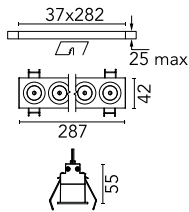

Number of heads	1	Net lumen (lm)	1868
Lamp category	LED	Mountings	Ceiling recessed
Power (W)	21.6W	Environment	Indoor
CCT (K)	3000K		
CRI	90		

Optical

Lighting type	Direct
LED type	Power LED
Light distribution	Symmetric
Optical type	Wide flood
Beam angle (°)	44
Beam angle C90-270 (°)	44

Beam Angle:	44°		
	h(m)	E(lx)	D(m)
1	3894	0.80	
2	973	1.60	
3	433	2.40	
4	243	3.19	
5	156	3.99	

Luminous flux luminaire
1868 lm (EXTREME CUT OFF)

Electrical

Frequency (Hz)	50/60	Emergency	Without
Voltage (V)	220.00	Insulation class	II
Dimmable	Yes		
Driver	Remote		
Driver type	Electronic dimmable DALI		

Physical

Color	White/Chrome	Length (mm)	287
Orientation	Fixed		
Trim	yes		
Recessed depth (mm)	75		
Weight (kg)	0.50		

Note

Pre-installation frame not required.