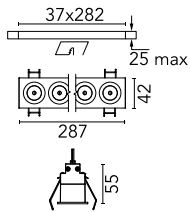

Number of heads	1	Net lumen (lm)	1858
Lamp category	LED	Mountings	Ceiling recessed
Power (W)	21.6W	Environment	Indoor dry location
CCT (K)	3000K		
CRI	90		

Optical

Lighting type	Direct
LED type	Power LED
Light distribution	Symmetric
Optical type	Wide flood
Beam angle (°)	46
Beam angle C90-270 (°)	46

Beam Angle:	46°		
	h(m)	E(lx)	D(m)
	1	3523	0.84
	2	881	1.69
	3	391	2.53
	4	220	3.38
	5	141	4.22

Luminous flux luminaire
1858 lm (EXTREME CUT OFF)

Electrical

Frequency (Hz)	50/60	Emergency	Without
Voltage (V)	220.00	Insulation class	II
Dimmable	Yes		
Driver	Remote included		
Driver type	Dimmable DALI		
	1		

Physical

Color	Black/Black	Length (mm)	287
Orientation	Fixed		
Trim	yes		
Recessed depth (mm)	75		
Weight (kg)	0.50		

Note

Pre-installation frame not required.