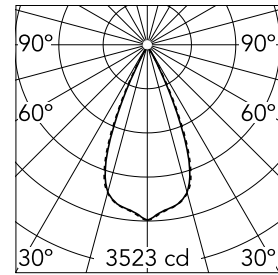

Number of heads	1	Net lumen (lm)	1858
Lamp category	LED	Mountings	Ceiling recessed
Power (W)	21.6W	Environment	Indoor dry location
CCT (K)	3000K		
CRI	90		

Optical

Lighting type	Direct
LED type	Power LED
Light distribution	Symmetric
Optical type	Wide flood
Beam angle (°)	46
Beam angle C90-270 (°)	46

Physical

Color	Black/Black	Length (mm)	287
Orientation	Fixed		
Trim	yes		
Recessed depth (mm)	75		
Weight (kg)	0.50		

Note

Pre-installation frame not required.