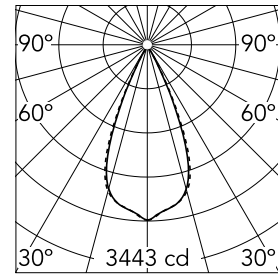

### Main specifications

<b>Number of heads</b>	1	<b>Net lumen (lm)</b>	1847
<b>Lamp category</b>	LED	<b>Mountings</b>	Ceiling recessed
<b>Power (W)</b>	21.6W	<b>Environment</b>	Indoor
<b>CCT (K)</b>	3000K		
<b>CRI</b>	90		

### Optical

<b>Lighting type</b>	Direct
<b>LED type</b>	Power LED
<b>Light distribution</b>	Symmetric
<b>Optical type</b>	Wide flood
<b>Beam angle (°)</b>	45
<b>Beam angle C90-270 (°)</b>	45

Beam Angle: 45°

h(m)	E(lx)	D(m)
1	3443	0.83
2	861	1.67
3	383	2.50
4	215	3.34
5	138	4.17

Luminous flux luminaire  
1847 lm (EXTREME CUT OFF)

### Physical

<b>Color</b>	Black/White	<b>Length (mm)</b>	287
<b>Orientation</b>	Fixed		
<b>Trim</b>	yes		
<b>Recessed depth (mm)</b>	75		
<b>Weight (kg)</b>	0.50		