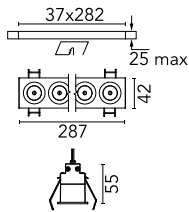

### Optical

<b>Lighting type</b>	Direct
<b>LED type</b>	Power LED
<b>Light distribution</b>	Symmetric
<b>Optical type</b>	Wide flood
<b>Beam angle (°)</b>	45
<b>Beam angle C90-270 (°)</b>	45

Beam Angle: 45°

h(m)	E(lx)	D(m)
1	3443	0.83
2	861	1.67
3	383	2.50
4	215	3.34
5	138	4.17

Luminous flux luminaire  
1847 lm (EXTREME CUT OFF)

### Physical

<b>Color</b>	Black/White	<b>Length (mm)</b>	287
<b>Orientation</b>	Fixed		
<b>Trim</b>	yes		
<b>Recessed depth (mm)</b>	75		
<b>Weight (kg)</b>	0.50		