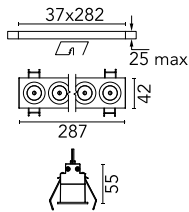

Light Shadow Fixed Trim Dali Version 8 Spots Optic Wide Flood

03.8319.40ADA - White/Gold

Recessed integrated luminaire with 8 LED lighting spots. Remote power supply included (220-240V).

Main specifications

Number of heads	1	Net lumen (lm)	1727
Lamp category	LED	Mountings	Ceiling recessed
Power (W)	21.6W	Environment	Indoor dry location
CCT (K)	2700K		
CRI	90		

Optical

Lighting type	Direct
LED type	Power LED
Light distribution	Symmetric
Optical type	Wide flood
Beam angle (°)	46
Beam angle C90-270 (°)	46

Beam Angle:	46°		
	h(m)	E(lx)	D(m)
	1	3181	0.84
	2	795	1.69
	3	353	2.53
	4	199	3.38
	5	127	4.22

Luminous flux luminaire
1727 lm (EXTREME CUT OFF)

Electrical

Frequency (Hz)	50/60	Emergency	Without
Voltage (V)	220.00	Insulation class	II
Dimmable	Yes		
Driver	Remote included		
Driver type	Dimmable DALI		
	1		

Physical

Color	White/Gold	Length (mm)	287
Orientation	Fixed		
Trim	yes		
Recessed depth (mm)	75		
Weight (kg)	0.50		

Note

Pre-installation frame not required.