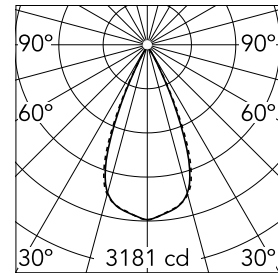

### Main specifications

<b>Number of heads</b>	1	<b>Net lumen (lm)</b>	1727
<b>Lamp category</b>	LED	<b>Mountings</b>	Ceiling recessed
<b>Power (W)</b>	21.6W	<b>Environment</b>	Indoor dry location
<b>CCT (K)</b>	2700K		
<b>CRI</b>	90		

### Optical

<b>Lighting type</b>	Direct
<b>LED type</b>	Power LED
<b>Light distribution</b>	Symmetric
<b>Optical type</b>	Wide flood
<b>Beam angle (°)</b>	46
<b>Beam angle C90-270 (°)</b>	46

<b>Beam Angle:</b>	46°		
	<b>h(m)</b>	<b>E(lx)</b>	<b>D(m)</b>
	1	3181	0.84
	2	795	1.69
	3	353	2.53
	4	199	3.38
	5	127	4.22

Luminous flux luminaire  
1727 lm (EXTREME CUT OFF)

### Physical

<b>Color</b>	White/Gold	<b>Length (mm)</b>	287
<b>Orientation</b>	Fixed		
<b>Trim</b>	yes		
<b>Recessed depth (mm)</b>	75		
<b>Weight (kg)</b>	0.50		