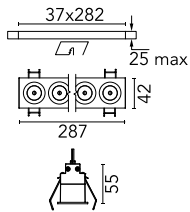

Number of heads	1	Net lumen (lm)	1727
Lamp category	LED	Mountings	Ceiling recessed
Power (W)	21.6W	Environment	Indoor
CCT (K)	2700K		
CRI	90		

Optical

Lighting type	Direct
LED type	Power LED
Light distribution	Symmetric
Optical type	Wide flood
Beam angle (°)	46
Beam angle C90-270 (°)	46

Beam Angle: 46°		
h(m)	E(lx)	D(m)
1	3181	0.84
2	795	1.69
3	353	2.53
4	199	3.38
5	127	4.22

Luminous flux luminaire
1727 lm (EXTREME CUT OFF)

Electrical

Frequency (Hz)	50/60	Emergency	Without
Voltage (V)	220.00	Insulation class	II
Dimmable	Yes		
Driver	Remote		
Driver type	Electronic dimmable DALI		

Physical

Color	Black/Gold	Length (mm)	287
Orientation	Fixed		
Trim	yes		
Recessed depth (mm)	75		
Weight (kg)	0.50		

Note

Pre-installation frame not required.