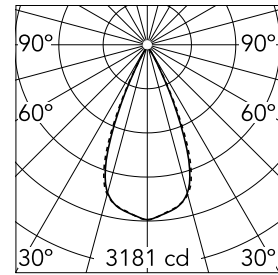

Light Shadow Fixed Trim Dali Version 8 Spots Optic Wide Flood

03.8319.14ADA - Black/Gold

Recessed integrated luminaire with 8 LED lighting spots. Remote power supply included (220-240V).

Main specifications

Number of heads	1	Net lumen (lm)	1727
Lamp category	LED	Mountings	Ceiling recessed
Power (W)	21.6W	Environment	Indoor
CCT (K)	2700K		
CRI	90		

Optical

Lighting type	Direct
LED type	Power LED
Light distribution	Symmetric
Optical type	Wide flood
Beam angle (°)	46
Beam angle C90-270 (°)	46

Physical

Color	Black/Gold	Length (mm)	287
Orientation	Fixed		
Trim	yes		
Recessed depth (mm)	75		
Weight (kg)	0.50		

Note

Pre-installation frame not required.