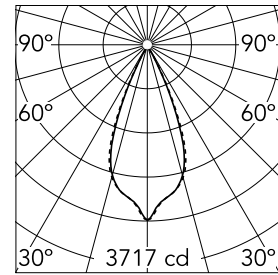

### Main specifications

<b>Number of heads</b>	1	<b>Net lumen (lm)</b>	1783
<b>Lamp category</b>	LED	<b>Mountings</b>	Ceiling recessed
<b>Power (W)</b>	21.6W	<b>Environment</b>	Indoor dry location
<b>CCT (K)</b>	2700K		
<b>CRI</b>	90		

### Optical

<b>Lighting type</b>	Direct
<b>LED type</b>	Power LED
<b>Light distribution</b>	Symmetric
<b>Optical type</b>	Wide flood
<b>Beam angle (°)</b>	44
<b>Beam angle C90-270 (°)</b>	44

<b>Beam Angle:</b>	44°		
	<b>h(m)</b>	<b>E(lx)</b>	<b>D(m)</b>
1	3717	0.80	
2	929	1.60	
3	413	2.40	
4	232	3.19	
5	149	3.99	

Luminous flux luminaire  
1783 lm (EXTREME CUT OFF)

### Physical

<b>Color</b>	Black/Chrome	<b>Length (mm)</b>	287
<b>Orientation</b>	Fixed		
<b>Trim</b>	yes		
<b>Recessed depth (mm)</b>	75		
<b>Weight (kg)</b>	0.50		