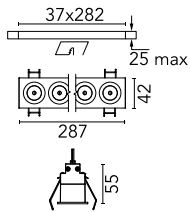

Light Shadow Fixed Trim Dali Version 8 Spots Optic Wide Flood

03.8318.14ADA - Black/Chrome

Recessed integrated luminaire with 8 LED lighting spots. Remote power supply included (220-240V).

Main specifications

Number of heads	1	Net lumen (lm)	1783
Lamp category	LED	Mountings	Ceiling recessed
Power (W)	21.6W	Environment	Indoor dry location
CCT (K)	2700K		
CRI	90		

Optical

Lighting type	Direct
LED type	Power LED
Light distribution	Symmetric
Optical type	Wide flood
Beam angle (°)	44
Beam angle C90-270 (°)	44

Beam Angle:	44°		
	h(m)	E(lx)	D(m)
1	3717	0.80	
2	929	1.60	
3	413	2.40	
4	232	3.19	
5	149	3.99	

Luminous flux luminaire
1783 lm (EXTREME CUT OFF)

Electrical

Frequency (Hz)	50/60	Emergency	Without
Voltage (V)	220.00	Insulation class	II
Dimmable	Yes		
Driver	Remote included		
Driver type	Dimmable DALI		
	1		

Physical

Color	Black/Chrome	Length (mm)	287
Orientation	Fixed		
Trim	yes		
Recessed depth (mm)	75		
Weight (kg)	0.50		

Note

Pre-installation frame not required.