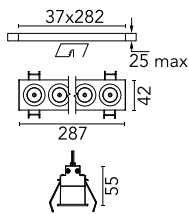

Electrical

Frequency (Hz)	50/60	Emergency	Without
Voltage (V)	220.00	Insulation class	II
Dimmable	Yes		
Driver	Remote		
Driver type	Electronic dimmable DALI		

Physical

Color	White/Black	Length (mm)	287
Orientation	Fixed		
Trim	yes		
Recessed depth (mm)	75		
Weight (kg)	0.50		

Note

Pre-installation frame not required.