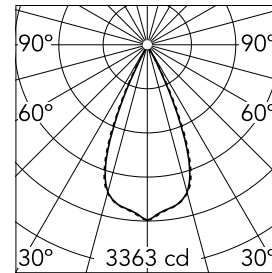

### Optical

<b>Lighting type</b>	Direct
<b>LED type</b>	Power LED
<b>Light distribution</b>	Symmetric
<b>Optical type</b>	Wide flood
<b>Beam angle (°)</b>	46
<b>Beam angle C90-270 (°)</b>	46

<b>Beam Angle:</b>	46°		
	<b>h(m)</b>	<b>E(lx)</b>	<b>D(m)</b>
	1	3363	0.84
	2	841	1.69
	3	374	2.53
	4	210	3.38
	5	135	4.22

Luminous flux luminaire  
1773 lm (EXTREME CUT OFF)

### Physical

<b>Color</b>	White/Black	<b>Length (mm)</b>	287
<b>Orientation</b>	Fixed		
<b>Trim</b>	yes		
<b>Recessed depth (mm)</b>	75		
<b>Weight (kg)</b>	0.50		