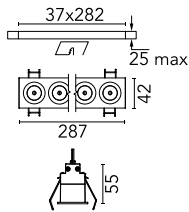

Number of heads	1	Net lumen (lm)	1773
Lamp category	LED	Mountings	Ceiling recessed
Power (W)	21.6W	Environment	Indoor dry location
CCT (K)	2700K		
CRI	90		

Optical

Lighting type	Direct
LED type	Power LED
Light distribution	Symmetric
Optical type	Wide flood
Beam angle (°)	46
Beam angle C90-270 (°)	46

Beam Angle:	46°		
	h(m)	E(lx)	D(m)
	1	3363	0.84
	2	841	1.69
	3	374	2.53
	4	210	3.38
	5	135	4.22

Luminous flux luminaire
1773 lm (EXTREME CUT OFF)

Electrical

Frequency (Hz)	50/60	Emergency	Without
Voltage (V)	220.00	Insulation class	II
Dimmable	Yes		
Driver	Remote included		
Driver type	Dimmable DALI		
	1		

Physical

Color	Black/Black	Length (mm)	287
Orientation	Fixed		
Trim	yes		
Recessed depth (mm)	75		
Weight (kg)	0.50		

Note

Pre-installation frame not required.