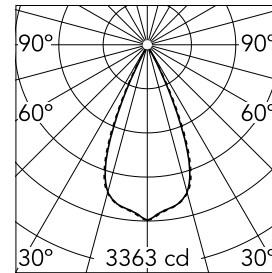

Number of heads	1	Net lumen (lm)	1773
Lamp category	LED	Mountings	Ceiling recessed
Power (W)	21.6W	Environment	Indoor dry location
CCT (K)	2700K		
CRI	90		

Optical

Lighting type	Direct
LED type	Power LED
Light distribution	Symmetric
Optical type	Wide flood
Beam angle (°)	46
Beam angle C90-270 (°)	46

Physical

Color	Black/Black	Length (mm)	287
Orientation	Fixed		
Trim	yes		
Recessed depth (mm)	75		
Weight (kg)	0.50		

Note

Pre-installation frame not required.