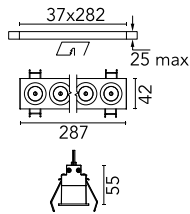

Electrical

Frequency (Hz)	50/60	Emergency	Without
Voltage (V)	220.00	Insulation class	II
Dimmable	Yes		
Driver	Remote		
Driver type	Electronic dimmable DALI		

Physical

Color	White/Gold	Length (mm)	287
Orientation	Fixed		
Trim	yes		
Recessed depth (mm)	75		
Weight (kg)	0.50		

Certification / Marking

Note

Pre-installation frame not required.