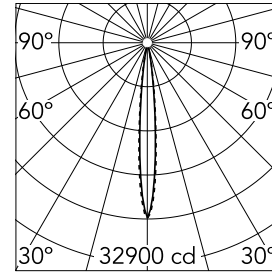

Light Shadow Fixed Trim Dali Version 8 Spots Optic Spot

03.8843.40ADA - White/Gold

Recessed integrated luminaire with 8 LED lighting spots. Remote power supply included (220-240V).

Main specifications

Number of heads	1	Net lumen (lm)	1859
Lamp category	LED	Mountings	Ceiling recessed
Power (W)	21.6W	Environment	Indoor
CCT (K)	3000K		
CRI	90		

Optical

Lighting type	Direct
LED type	Power LED
Light distribution	Symmetric
Optical type	Spot
Beam angle (°)	10
Beam angle C90-270 (°)	10

Beam Angle:	10°		
h(m)	E(lx)	D(m)	
1	32900	0.18	
2	8225	0.36	
3	3656	0.55	
4	2056	0.73	
5	1316	0.91	

Physical

Color	White/Gold	Length (mm)	287
Orientation	Fixed		
Trim	yes		
Recessed depth (mm)	75		
Weight (kg)	0.50		

Certification / Marking

Note

Pre-installation frame not required.