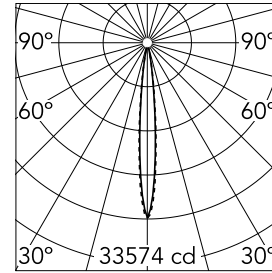

### Main specifications

<b>Number of heads</b>	1	<b>Net lumen (lm)</b>	1906
<b>Lamp category</b>	LED	<b>Mountings</b>	Ceiling recessed
<b>Power (W)</b>	21.6W	<b>Environment</b>	Indoor dry location
<b>CCT (K)</b>	3000K		
<b>CRI</b>	90		

### Optical

<b>Lighting type</b>	Direct
<b>LED type</b>	Power LED
<b>Light distribution</b>	Symmetric
<b>Optical type</b>	Spot
<b>Beam angle (°)</b>	10
<b>Beam angle C90-270 (°)</b>	10

<b>Beam Angle:</b>	10°		
<b>h(m)</b>	<b>E(lx)</b>	<b>D(m)</b>	
1	33574	0.18	
2	8394	0.36	
3	3730	0.55	
4	2098	0.73	
5	1343	0.91	

Luminous flux luminaire  
1906 lm (EXTREME CUT OFF)

### Physical

<b>Color</b>	White/Chrome	<b>Length (mm)</b>	287
<b>Orientation</b>	Fixed		
<b>Trim</b>	yes		
<b>Recessed depth (mm)</b>	75		
<b>Weight (kg)</b>	0.50		