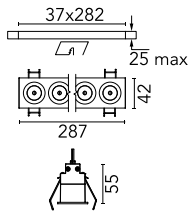

Electrical

Frequency (Hz)	50/60	Emergency	Without
Voltage (V)	220.00	Insulation class	II
Dimmable	Yes		
Driver	Remote included		
Driver type	Dimmable DALI		
	1		

Physical

Color	White/Chrome	Length (mm)	287
Orientation	Fixed		
Trim	yes		
Recessed depth (mm)	75		
Weight (kg)	0.50		

Note

Pre-installation frame not required.