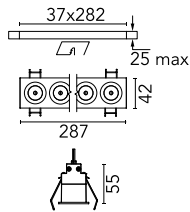

Electrical

Frequency (Hz)	50/60	Emergency	Without
Voltage (V)	220.00	Insulation class	II
Dimmable	Yes		
Driver	Remote included		
Driver type	Dimmable DALI		
	1		

Physical

Color	White/White	Length (mm)	287
Orientation	Fixed		
Trim	yes		
Recessed depth (mm)	75		
Weight (kg)	0.50		

Note

Pre-installation frame not required.