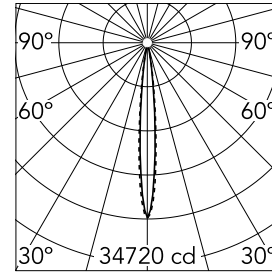

### Main specifications

|                        |       |                       |                     |
|------------------------|-------|-----------------------|---------------------|
| <b>Number of heads</b> | 1     | <b>Net lumen (lm)</b> | 1898                |
| <b>Lamp category</b>   | LED   | <b>Mountings</b>      | Ceiling recessed    |
| <b>Power (W)</b>       | 21.6W | <b>Environment</b>    | Indoor dry location |
| <b>CCT (K)</b>         | 3000K |                       |                     |
| <b>CRI</b>             | 90    |                       |                     |

### Optical

|                               |           |
|-------------------------------|-----------|
| <b>Lighting type</b>          | Direct    |
| <b>LED type</b>               | Power LED |
| <b>Light distribution</b>     | Symmetric |
| <b>Optical type</b>           | Spot      |
| <b>Beam angle (°)</b>         | 10        |
| <b>Beam angle C90-270 (°)</b> | 10        |

Luminous flux luminaire  
1898 lm (EXTREME CUT OFF)

### Physical

|                            |             |                    |     |
|----------------------------|-------------|--------------------|-----|
| <b>Color</b>               | White/White | <b>Length (mm)</b> | 287 |
| <b>Orientation</b>         | Fixed       |                    |     |
| <b>Trim</b>                | yes         |                    |     |
| <b>Recessed depth (mm)</b> | 75          |                    |     |
| <b>Weight (kg)</b>         | 0.50        |                    |     |