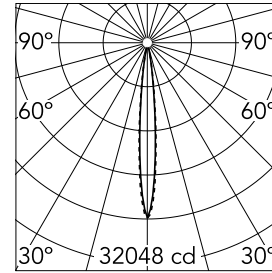

Light Shadow Fixed Trim Dali Version 8 Spots Optic Spot

03.8838.14ADA - Black/Chrome

Recessed integrated luminaire with 8 LED lighting spots. Remote power supply included (220-240V).

Main specifications

Number of heads	1	Net lumen (lm)	1819
Lamp category	LED	Mountings	Ceiling recessed
Power (W)	21.6W	Environment	Indoor dry location
CCT (K)	2700K		
CRI	90		

Optical

Lighting type	Direct
LED type	Power LED
Light distribution	Symmetric
Optical type	Spot
Beam angle (°)	10
Beam angle C90-270 (°)	10

Beam Angle:	10°		
h(m)	E(lx)	D(m)	
1	32048	0.18	
2	8012	0.36	
3	3561	0.55	
4	2003	0.73	
5	1282	0.91	

Physical

Color	Black/Chrome	Length (mm)	287
Orientation	Fixed		
Trim	yes		
Recessed depth (mm)	75		
Weight (kg)	0.50		

Note

Pre-installation frame not required.