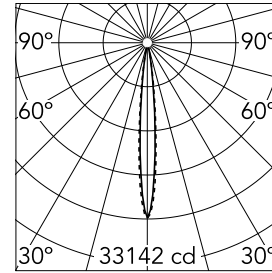

Light Shadow Fixed Trim Dali Version 8 Spots Optic Spot

03.8836.14ADA - Black/White

Recessed integrated luminaire with 8 LED lighting spots. Remote power supply included (220-240V).

Main specifications

| | | | |
|------------------------|-------|-----------------------|---------------------|
| Number of heads | 1 | Net lumen (lm) | 1812 |
| Lamp category | LED | Mountings | Ceiling recessed |
| Power (W) | 21.6W | Environment | Indoor dry location |
| CCT (K) | 2700K | | |
| CRI | 90 | | |

Optical

| | |
|-------------------------------|-----------|
| Lighting type | Direct |
| LED type | Power LED |
| Light distribution | Symmetric |
| Optical type | Spot |
| Beam angle (°) | 10 |
| Beam angle C90-270 (°) | 10 |

| | | | |
|--------------------|--------------|-------------|--|
| Beam Angle: | 10° | | |
| h(m) | E(lx) | D(m) | |
| 1 | 33142 | 0.17 | |
| 2 | 8285 | 0.35 | |
| 3 | 3682 | 0.52 | |
| 4 | 2071 | 0.70 | |
| 5 | 1326 | 0.87 | |

Physical

| | | | |
|----------------------------|-------------|--------------------|-----|
| Color | Black/White | Length (mm) | 287 |
| Orientation | Fixed | | |
| Trim | yes | | |
| Recessed depth (mm) | 75 | | |
| Weight (kg) | 0.50 | | |