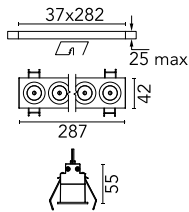

Electrical

Frequency (Hz)	50/60	Emergency	Without
Voltage (V)	220.00	Insulation class	II
Dimmable	Yes		
Driver	Remote included		
Driver type	Dimmable DALI		
	1		

Physical

Color	Black/White	Length (mm)	287
Orientation	Fixed		
Trim	yes		
Recessed depth (mm)	75		
Weight (kg)	0.50		

Note

Pre-installation frame not required.