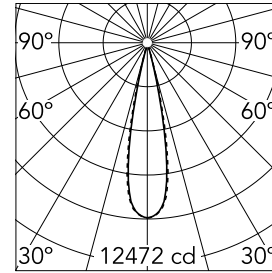

Light Shadow Fixed Trim Dali Version 8 Spots Optic Medium

03.9153.40ADA - White/Gold

Recessed integrated luminaire with 8 LED lighting spots. Remote power supply included (220-240V).

Main specifications

Number of heads	1	Net lumen (lm)	1866
Lamp category	LED	Mountings	Ceiling recessed
Power (W)	21.6W	Environment	Indoor
CCT (K)	3000K		
CRI	90		

Optical

Lighting type	Direct
LED type	Power LED
Light distribution	Symmetric
Optical type	Medium
Beam angle (°)	22
Beam angle C90-270 (°)	22

Beam Angle:	22°		
h(m)	E(lx)	D(m)	
1	12472	0.39	
2	3118	0.78	
3	1386	1.17	
4	779	1.56	
5	499	1.95	

Physical

Color	White/Gold	Length (mm)	287
Orientation	Fixed		
Trim	yes		
Recessed depth (mm)	75		
Weight (kg)	0.50		

Note

Pre-installation frame not required.