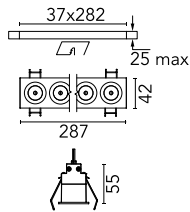

Electrical

Frequency (Hz)	50/60	Emergency	Without
Voltage (V)	220.00	Insulation class	II
Dimmable	Yes		
Driver	Remote		
Driver type	Electronic dimmable DALI		

Physical

Color	White/Gold	Length (mm)	287
Orientation	Fixed		
Trim	yes		
Recessed depth (mm)	75		
Weight (kg)	0.50		

Note

Pre-installation frame not required.