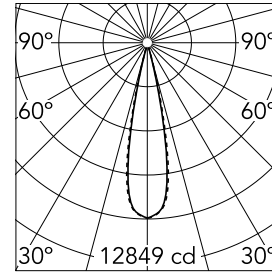

Light Shadow Fixed Trim Dali Version 8 Spots Optic Medium

■ ■ 03.9151.40ADA - White/Black

Recessed integrated luminaire with 8 LED lighting spots. Remote power supply included (220-240V).

Main specifications

Number of heads	1	Net lumen (lm)	1879
Lamp category	LED	Mountings	Ceiling recessed
Power (W)	21.6W	Environment	Indoor dry location
CCT (K)	3000K		
CRI	90		

Optical

Lighting type	Direct
LED type	Power LED
Light distribution	Symmetric
Optical type	Medium
Beam angle (°)	22
Beam angle C90-270 (°)	22

Physical

Color	White/Black	Length (mm)	287
Orientation	Fixed		
Trim	yes		
Recessed depth (mm)	75		
Weight (kg)	0.50		

Note

Pre-installation frame not required.