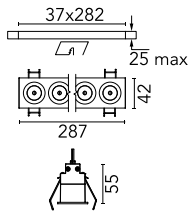

Number of heads	1	Net lumen (lm)	1879
Lamp category	LED	Mountings	Ceiling recessed
Power (W)	21.6W	Environment	Indoor dry location
CCT (K)	3000K		
CRI	90		

Optical

Lighting type	Direct
LED type	Power LED
Light distribution	Symmetric
Optical type	Medium
Beam angle (°)	22
Beam angle C90-270 (°)	22

Beam Angle:	22°		
h(m)	E(lx)	D(m)	
1	12849	0.39	
2	3212	0.78	
3	1428	1.17	
4	803	1.56	
5	514	1.95	

Luminous flux luminaire
1879 lm (EXTREME CUT OFF)

Electrical

Frequency (Hz)	50/60	Emergency	Without
Voltage (V)	220.00	Insulation class	II
Dimmable	Yes		
Driver	Remote included		
Driver type	Dimmable DALI		
	1		

Physical

Color	White/Black	Length (mm)	287
Orientation	Fixed		
Trim	yes		
Recessed depth (mm)	75		
Weight (kg)	0.50		

Note

Pre-installation frame not required.