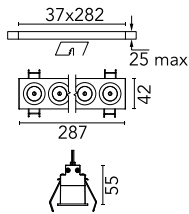

Light Shadow Fixed Trim Dali Version 8 Spots Optic Medium

03.9151.14ADA - Black/Black

Recessed integrated luminaire with 8 LED lighting spots. Remote power supply included (220-240V).