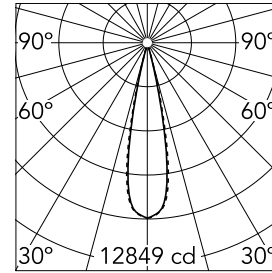

### Optical

<b>Lighting type</b>	Direct
<b>LED type</b>	Power LED
<b>Light distribution</b>	Symmetric
<b>Optical type</b>	Medium
<b>Beam angle (°)</b>	22
<b>Beam angle C90-270 (°)</b>	22

<b>Beam Angle:</b>	22°		
<b>h(m)</b>	<b>E(lx)</b>	<b>D(m)</b>	
1	12849	0.39	
2	3212	0.78	
3	1428	1.17	
4	803	1.56	
5	514	1.95	

Luminous flux luminaire  
1879 lm (EXTREME CUT OFF)

### Physical

<b>Color</b>	Black/Black	<b>Length (mm)</b>	287
<b>Orientation</b>	Fixed		
<b>Trim</b>	yes		
<b>Recessed depth (mm)</b>	75		
<b>Weight (kg)</b>	0.50		