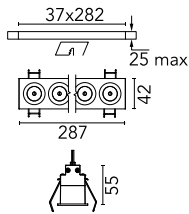

Number of heads	1	Net lumen (lm)	1878
Lamp category	LED	Mountings	Ceiling recessed
Power (W)	21.6W	Environment	Indoor
CCT (K)	3000K		
CRI	90		

Optical

Lighting type	Direct
LED type	Power LED
Light distribution	Symmetric
Optical type	Medium
Beam angle (°)	22
Beam angle C90-270 (°)	22

Beam Angle:	22°		
h(m)	E(lx)	D(m)	
1	12556	0.39	
2	3139	0.78	
3	1395	1.17	
4	785	1.56	
5	502	1.95	

Luminous flux luminaire
1878 lm (EXTREME CUT OFF)

Electrical

Frequency (Hz)	50/60	Emergency	Without
Voltage (V)	220.00	Insulation class	II
Dimmable	Yes		
Driver	Remote		
Driver type	Electronic dimmable DALI		

Physical

Color	White/White	Length (mm)	287
Orientation	Fixed		
Trim	yes		
Recessed depth (mm)	75		
Weight (kg)	0.50		

Certification / Marking

Note

Pre-installation frame not required.