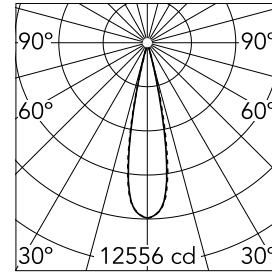

Light Shadow Fixed Trim Dali Version 8 Spots Optic Medium

03.9150.40ADA - White/White

Recessed integrated luminaire with 8 LED lighting spots. Remote power supply included (220-240V).

Main specifications

Number of heads	1	Net lumen (lm)	1878
Lamp category	LED	Mountings	Ceiling recessed
Power (W)	21.6W	Environment	Indoor
CCT (K)	3000K		
CRI	90		

Optical

Lighting type	Direct
LED type	Power LED
Light distribution	Symmetric
Optical type	Medium
Beam angle (°)	22
Beam angle C90-270 (°)	22

Physical

Color	White/White	Length (mm)	287
Orientation	Fixed		
Trim	yes		
Recessed depth (mm)	75		
Weight (kg)	0.50		

Certification / Marking

Note

Pre-installation frame not required.