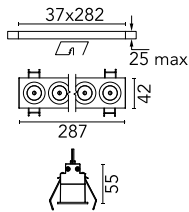

Number of heads	1	Net lumen (lm)	1878
Lamp category	LED	Mountings	Ceiling recessed
Power (W)	21.6W	Environment	Indoor dry location
CCT (K)	3000K		
CRI	90		

Optical

Lighting type	Direct
LED type	Power LED
Light distribution	Symmetric
Optical type	Medium
Beam angle (°)	22
Beam angle C90-270 (°)	22

Beam Angle:	22°	
h(m)	E(lx)	D(m)
1	12556	0.39
2	3139	0.78
3	1395	1.17
4	785	1.56
5	502	1.95

Luminous flux luminaire
1878 lm (EXTREME CUT OFF)

Electrical

Frequency (Hz)	50/60	Emergency	Without
Voltage (V)	220.00	Insulation class	II
Dimmable	Yes		
Driver	Remote included		
Driver type	Dimmable DALI		
	1		

Physical

Color	Black/White	Length (mm)	287
Orientation	Fixed		
Trim	yes		
Recessed depth (mm)	75		
Weight (kg)	0.50		

Note

Pre-installation frame not required.