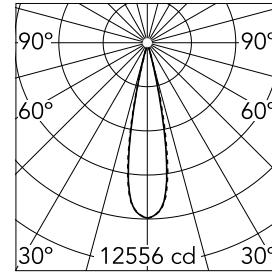

Number of heads	1	Net lumen (lm)	1878
Lamp category	LED	Mountings	Ceiling recessed
Power (W)	21.6W	Environment	Indoor dry location
CCT (K)	3000K		
CRI	90		

Optical

Lighting type	Direct
LED type	Power LED
Light distribution	Symmetric
Optical type	Medium
Beam angle (°)	22
Beam angle C90-270 (°)	22

Physical

Color	Black/White	Length (mm)	287
Orientation	Fixed		
Trim	yes		
Recessed depth (mm)	75		
Weight (kg)	0.50		

Note

Pre-installation frame not required.