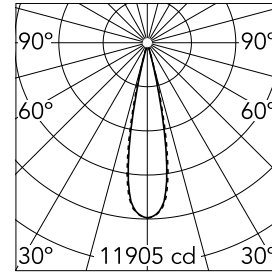

Light Shadow Fixed Trim Dali Version 8 Spots Optic Medium

03.9143.40ADA - White/Gold

Recessed integrated luminaire with 8 LED lighting spots. Remote power supply included (220-240V).

Main specifications

Number of heads	1	Net lumen (lm)	1781
Lamp category	LED	Mountings	Ceiling recessed
Power (W)	21.6W	Environment	Indoor
CCT (K)	2700K		
CRI	90		

Optical

Lighting type	Direct
LED type	Power LED
Light distribution	Symmetric
Optical type	Medium
Beam angle (°)	22
Beam angle C90-270 (°)	22

Beam Angle:	22°		
h(m)	E(lx)	D(m)	
1	11905	0.39	
2	2976	0.78	
3	1323	1.17	
4	744	1.56	
5	476	1.95	

Physical

Color	White/Gold	Length (mm)	287
Orientation	Fixed		
Trim	yes		
Recessed depth (mm)	75		
Weight (kg)	0.50		

Certification / Marking

Note

Pre-installation frame not required.