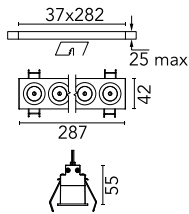

Light Shadow Fixed Trim Dali Version 8 Spots Optic Medium

03.9143.14ADA - Black/Gold

Recessed integrated luminaire with 8 LED lighting spots. Remote power supply included (220-240V).