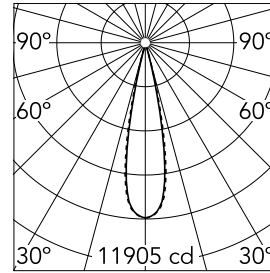

### Optical

<b>Lighting type</b>	Direct
<b>LED type</b>	Power LED
<b>Light distribution</b>	Symmetric
<b>Optical type</b>	Medium
<b>Beam angle (°)</b>	22
<b>Beam angle C90-270 (°)</b>	22

<b>Beam Angle:</b>	22°	
<b>h(m)</b>	<b>E(lx)</b>	<b>D(m)</b>
1	11905	0.39
2	2976	0.78
3	1323	1.17
4	744	1.56
5	476	1.95

Luminous flux luminaire  
1781 lm (EXTREME CUT OFF)

### Physical

<b>Color</b>	Black/Gold	<b>Length (mm)</b>	287
<b>Orientation</b>	Fixed		
<b>Trim</b>	yes		
<b>Recessed depth (mm)</b>	75		
<b>Weight (kg)</b>	0.50		