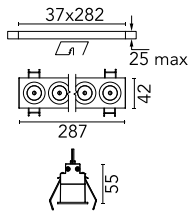

Light Shadow Fixed Trim Dali Version 8 Spots Optic Medium

03.9142.14ADA - Black/Chrome

Recessed integrated luminaire with 8 LED lighting spots. Remote power supply included (220-240V).