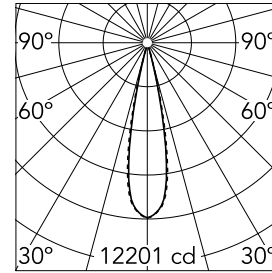

Optical

| | |
|-------------------------------|-----------|
| Lighting type | Direct |
| LED type | Power LED |
| Light distribution | Symmetric |
| Optical type | Medium |
| Beam angle (°) | 22 |
| Beam angle C90-270 (°) | 22 |

Physical

| | | | |
|----------------------------|--------------|--------------------|-----|
| Color | Black/Chrome | Length (mm) | 287 |
| Orientation | Fixed | | |
| Trim | yes | | |
| Recessed depth (mm) | 75 | | |
| Weight (kg) | 0.50 | | |