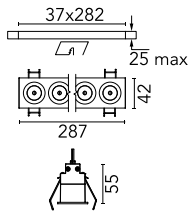

Electrical

Frequency (Hz)	50/60	Emergency	Without
Voltage (V)	220.00	Insulation class	II
Dimmable	Yes		
Driver	Remote included		
Driver type	Dimmable DALI		
	1		

Physical

Color	White/Black	Length (mm)	287
Orientation	Fixed		
Trim	yes		
Recessed depth (mm)	75		
Weight (kg)	0.50		

Note

Pre-installation frame not required.