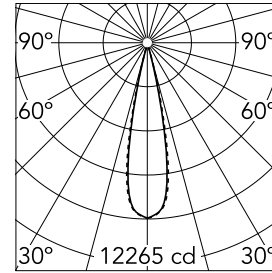

### Main specifications

<b>Number of heads</b>	1	<b>Net lumen (lm)</b>	1794
<b>Lamp category</b>	LED	<b>Mountings</b>	Ceiling recessed
<b>Power (W)</b>	21.6W	<b>Environment</b>	Indoor dry location
<b>CCT (K)</b>	2700K		
<b>CRI</b>	90		

### Optical

<b>Lighting type</b>	Direct
<b>LED type</b>	Power LED
<b>Light distribution</b>	Symmetric
<b>Optical type</b>	Medium
<b>Beam angle (°)</b>	22
<b>Beam angle C90-270 (°)</b>	22

<b>Beam Angle:</b>	22°	
<b>h(m)</b>	<b>E(lx)</b>	<b>D(m)</b>
1	12265	0.39
2	3066	0.78
3	1363	1.17
4	767	1.56
5	491	1.95

Luminous flux luminaire  
1794 lm (EXTREME CUT OFF)

### Physical

<b>Color</b>	White/Black	<b>Length (mm)</b>	287
<b>Orientation</b>	Fixed		
<b>Trim</b>	yes		
<b>Recessed depth (mm)</b>	75		
<b>Weight (kg)</b>	0.50		