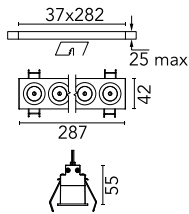

Light Shadow Fixed Trim Dali Version 8 Spots Optic Medium

03.9141.14ADA - Black/Black

Recessed integrated luminaire with 8 LED lighting spots. Remote power supply included (220-240V).

Main specifications

Number of heads	1	Net lumen (lm)	1794
Lamp category	LED	Mountings	Ceiling recessed
Power (W)	21.6W	Environment	Indoor
CCT (K)	2700K		
CRI	90		

Optical

Lighting type	Direct
LED type	Power LED
Light distribution	Symmetric
Optical type	Medium
Beam angle (°)	22
Beam angle C90-270 (°)	22

Physical

Color	Black/Black	Length (mm)	287
Orientation	Fixed		
Trim	yes		
Recessed depth (mm)	75		
Weight (kg)	0.50		

Note

Pre-installation frame not required.

Certification / Marking