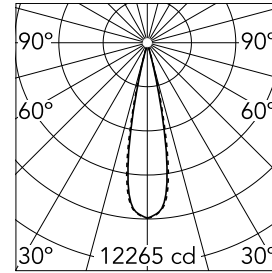

Number of heads	1	Net lumen (lm)	1794
Lamp category	LED	Mountings	Ceiling recessed
Power (W)	21.6W	Environment	Indoor
CCT (K)	2700K		
CRI	90		

Optical

Lighting type	Direct
LED type	Power LED
Light distribution	Symmetric
Optical type	Medium
Beam angle (°)	22
Beam angle C90-270 (°)	22

Physical

Color	Black/Black	Length (mm)	287
Orientation	Fixed		
Trim	yes		
Recessed depth (mm)	75		
Weight (kg)	0.50		

Note

Pre-installation frame not required.

Certification / Marking