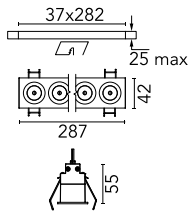

Electrical

Frequency (Hz)	50/60	Emergency	Without
Voltage (V)	220.00	Insulation class	II
Dimmable	Yes		
Driver	Remote included		
Driver type	Dimmable DALI		
	1		

Physical

Color	White/White	Length (mm)	287
Orientation	Fixed		
Trim	yes		
Recessed depth (mm)	75		
Weight (kg)	0.50		

Note

Pre-installation frame not required.