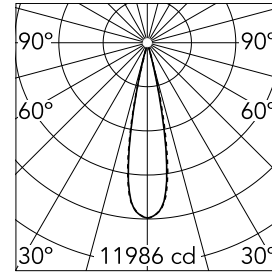

### Main specifications

<b>Number of heads</b>	1	<b>Net lumen (lm)</b>	1793
<b>Lamp category</b>	LED	<b>Mountings</b>	Ceiling recessed
<b>Power (W)</b>	21.6W	<b>Environment</b>	Indoor dry location
<b>CCT (K)</b>	2700K		
<b>CRI</b>	90		

### Optical

<b>Lighting type</b>	Direct
<b>LED type</b>	Power LED
<b>Light distribution</b>	Symmetric
<b>Optical type</b>	Medium
<b>Beam angle (°)</b>	22
<b>Beam angle C90-270 (°)</b>	22

<b>Beam Angle:</b>	22°		
	<b>h(m)</b>	<b>E(lx)</b>	<b>D(m)</b>
1	11986	0.39	
2	2996	0.78	
3	1332	1.17	
4	749	1.56	
5	479	1.95	

Luminous flux luminaire  
1793 lm (EXTREME CUT OFF)

### Physical

<b>Color</b>	White/White	<b>Length (mm)</b>	287
<b>Orientation</b>	Fixed		
<b>Trim</b>	yes		
<b>Recessed depth (mm)</b>	75		
<b>Weight (kg)</b>	0.50		