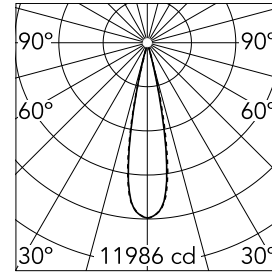

### Main specifications

<b>Number of heads</b>	1	<b>Net lumen (lm)</b>	1793
<b>Lamp category</b>	LED	<b>Mountings</b>	Ceiling recessed
<b>Power (W)</b>	21.6W	<b>Environment</b>	Indoor dry location
<b>CCT (K)</b>	2700K		
<b>CRI</b>	90		

### Optical

<b>Lighting type</b>	Direct
<b>LED type</b>	Power LED
<b>Light distribution</b>	Symmetric
<b>Optical type</b>	Medium
<b>Beam angle (°)</b>	22
<b>Beam angle C90-270 (°)</b>	22

<b>Beam Angle:</b>	22°		
<b>h(m)</b>	<b>E(lx)</b>	<b>D(m)</b>	
1	11986	0.39	
2	2996	0.78	
3	1332	1.17	
4	749	1.56	
5	479	1.95	

Luminous flux luminaire  
1793 lm (EXTREME CUT OFF)

### Physical

<b>Color</b>	Black/White	<b>Length (mm)</b>	287
<b>Orientation</b>	Fixed		
<b>Trim</b>	yes		
<b>Recessed depth (mm)</b>	75		
<b>Weight (kg)</b>	0.50		