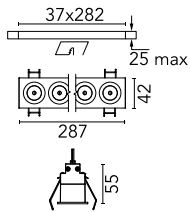

Electrical

Frequency (Hz)	50/60	Emergency	Without
Voltage (V)	220.00	Insulation class	II
Dimmable	Yes		
Driver	Remote included		
Driver type	Dimmable DALI		
	1		

Physical

Color	Black/White	Length (mm)	287
Orientation	Fixed		
Trim	yes		
Recessed depth (mm)	75		
Weight (kg)	0.50		

Note

Pre-installation frame not required.