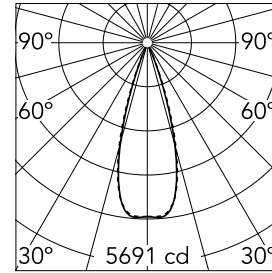

Light Shadow Fixed Trim Dali Version 8 Spots Optic Flood

03.9158.40ADA - White/Gold

Recessed integrated luminaire with 8 LED lighting spots. Remote power supply included (220-240V).

Main specifications

Number of heads	1	Net lumen (lm)	1850
Lamp category	LED	Mountings	Ceiling recessed
Power (W)	21.6W	Environment	Indoor dry location
CCT (K)	3000K		
CRI	90		

Optical

Lighting type	Direct
LED type	Power LED
Light distribution	Symmetric
Optical type	Flood
Beam angle (°)	33
Beam angle C90-270 (°)	33

Beam Angle:	33°		
	h(m)	E(lx)	D(m)
	1	5691	0.60
	2	1423	1.20
	3	632	1.79
	4	356	2.39
	5	228	2.99

Physical

Color	White/Gold	Length (mm)	287
Orientation	Fixed		
Trim	yes		
Recessed depth (mm)	75		
Weight (kg)	0.50		

Note

Pre-installation frame not required.