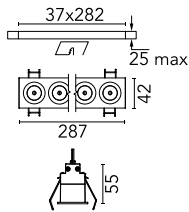

Number of heads	1	Net lumen (lm)	1901
Lamp category	LED	Mountings	Ceiling recessed
Power (W)	21.6W	Environment	Indoor dry location
CCT (K)	3000K		
CRI	90		

Optical

Lighting type	Direct
LED type	Power LED
Light distribution	Symmetric
Optical type	Flood
Beam angle (°)	33
Beam angle C90-270 (°)	33

Beam Angle:	33°		
h(m)	E(lx)	D(m)	
1	5886	0.60	
2	1472	1.19	
3	654	1.79	
4	368	2.38	
5	235	2.98	

Luminous flux luminaire
1901 lm (EXTREME CUT OFF)

Electrical

Frequency (Hz)	50/60	Emergency	Without
Voltage (V)	220.00	Insulation class	II
Dimmable	Yes		
Driver	Remote included		
Driver type	Dimmable DALI		
	1		

Physical

Color	White/Chrome	Length (mm)	287
Orientation	Fixed		
Trim	yes		
Recessed depth (mm)	75		
Weight (kg)	0.50		

Note

Pre-installation frame not required.