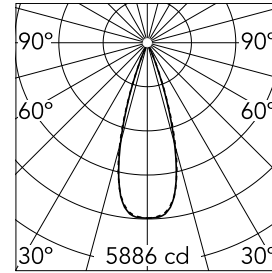

Light Shadow Fixed Trim Dali Version 8 Spots Optic Flood

03.9157.40ADA - White/Chrome

Recessed integrated luminaire with 8 LED lighting spots. Remote power supply included (220-240V).

Main specifications

Number of heads	1	Net lumen (lm)	1901
Lamp category	LED	Mountings	Ceiling recessed
Power (W)	21.6W	Environment	Indoor dry location
CCT (K)	3000K		
CRI	90		

Optical

Lighting type	Direct
LED type	Power LED
Light distribution	Symmetric
Optical type	Flood
Beam angle (°)	33
Beam angle C90-270 (°)	33

Physical

Color	White/Chrome	Length (mm)	287
Orientation	Fixed		
Trim	yes		
Recessed depth (mm)	75		
Weight (kg)	0.50		

Note

Pre-installation frame not required.