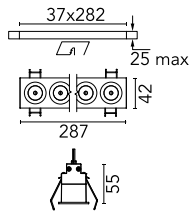

Number of heads	1	Net lumen (lm)	1901
Lamp category	LED	Mountings	Ceiling recessed
Power (W)	21.6W	Environment	Indoor
CCT (K)	3000K		
CRI	90		

Optical

Lighting type	Direct
LED type	Power LED
Light distribution	Symmetric
Optical type	Flood
Beam angle (°)	33
Beam angle C90-270 (°)	33

Beam Angle:	33°		
h(m)	E(lx)	D(m)	
1	5886	0.60	
2	1472	1.19	
3	654	1.79	
4	368	2.38	
5	235	2.98	

Luminous flux luminaire
1901 lm (EXTREME CUT OFF)

Electrical

Frequency (Hz)	50/60	Emergency	Without
Voltage (V)	220.00	Insulation class	II
Dimmable	Yes		
Driver	Remote		
Driver type	Electronic dimmable DALI		

Physical

Color	Black/Chrome	Length (mm)	287
Orientation	Fixed		
Trim	yes		
Recessed depth (mm)	75		
Weight (kg)	0.50		

Note

Pre-installation frame not required.