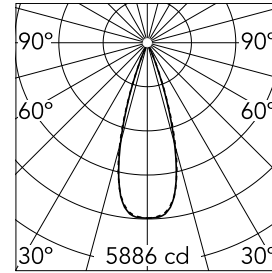

Number of heads	1	Net lumen (lm)	1901
Lamp category	LED	Mountings	Ceiling recessed
Power (W)	21.6W	Environment	Indoor
CCT (K)	3000K		
CRI	90		

Optical

Lighting type	Direct
LED type	Power LED
Light distribution	Symmetric
Optical type	Flood
Beam angle (°)	33
Beam angle C90-270 (°)	33

Physical

Color	Black/Chrome	Length (mm)	287
Orientation	Fixed		
Trim	yes		
Recessed depth (mm)	75		
Weight (kg)	0.50		

Note

Pre-installation frame not required.