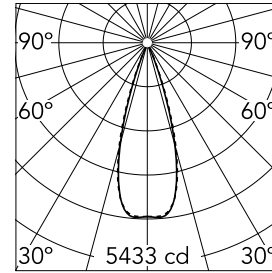

### Main specifications

<b>Number of heads</b>	1	<b>Net lumen (lm)</b>	1765
<b>Lamp category</b>	LED	<b>Mountings</b>	Ceiling recessed
<b>Power (W)</b>	21.6W	<b>Environment</b>	Indoor dry location
<b>CCT (K)</b>	2700K		
<b>CRI</b>	90		

### Optical

<b>Lighting type</b>	Direct
<b>LED type</b>	Power LED
<b>Light distribution</b>	Symmetric
<b>Optical type</b>	Flood
<b>Beam angle (°)</b>	33
<b>Beam angle C90-270 (°)</b>	33

<b>Beam Angle:</b>	33°		
	<b>h(m)</b>	<b>E(lx)</b>	<b>D(m)</b>
	1	5433	0.60
	2	1358	1.20
	3	604	1.79
	4	340	2.39
	5	217	2.99

Luminous flux luminaire  
1765 lm (EXTREME CUT OFF)

### Physical

<b>Color</b>	White/Gold	<b>Length (mm)</b>	287
<b>Orientation</b>	Fixed		
<b>Trim</b>	yes		
<b>Recessed depth (mm)</b>	75		
<b>Weight (kg)</b>	0.50		