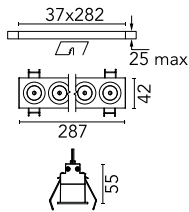

Electrical

Frequency (Hz)	50/60	Emergency	Without
Voltage (V)	220.00	Insulation class	II
Dimmable	Yes		
Driver	Remote included		
Driver type	Dimmable DALI		
	1		

Physical

Color	White/Gold	Length (mm)	287
Orientation	Fixed		
Trim	yes		
Recessed depth (mm)	75		
Weight (kg)	0.50		

Note

Pre-installation frame not required.