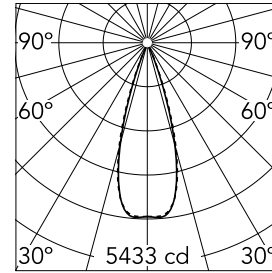

### Main specifications

<b>Number of heads</b>	1	<b>Net lumen (lm)</b>	1765
<b>Lamp category</b>	LED	<b>Mountings</b>	Ceiling recessed
<b>Power (W)</b>	21.6W	<b>Environment</b>	Indoor dry location
<b>CCT (K)</b>	2700K		
<b>CRI</b>	90		

### Optical

<b>Lighting type</b>	Direct
<b>LED type</b>	Power LED
<b>Light distribution</b>	Symmetric
<b>Optical type</b>	Flood
<b>Beam angle (°)</b>	33
<b>Beam angle C90-270 (°)</b>	33

<b>Beam Angle:</b>	33°	
<b>h(m)</b>	<b>E(lx)</b>	<b>D(m)</b>
1	5433	0.60
2	1358	1.20
3	604	1.79
4	340	2.39
5	217	2.99

Luminous flux luminaire  
1765 lm (EXTREME CUT OFF)

### Physical

<b>Color</b>	Black/Gold	<b>Length (mm)</b>	287
<b>Orientation</b>	Fixed		
<b>Trim</b>	yes		
<b>Recessed depth (mm)</b>	75		
<b>Weight (kg)</b>	0.50		