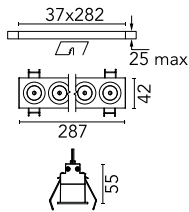

Electrical

Frequency (Hz)	50/60	Emergency	Without
Voltage (V)	220.00	Insulation class	II
Dimmable	Yes		
Driver	Remote included		
Driver type	Dimmable DALI		
	1		

Physical

Color	Black/Gold	Length (mm)	287
Orientation	Fixed		
Trim	yes		
Recessed depth (mm)	75		
Weight (kg)	0.50